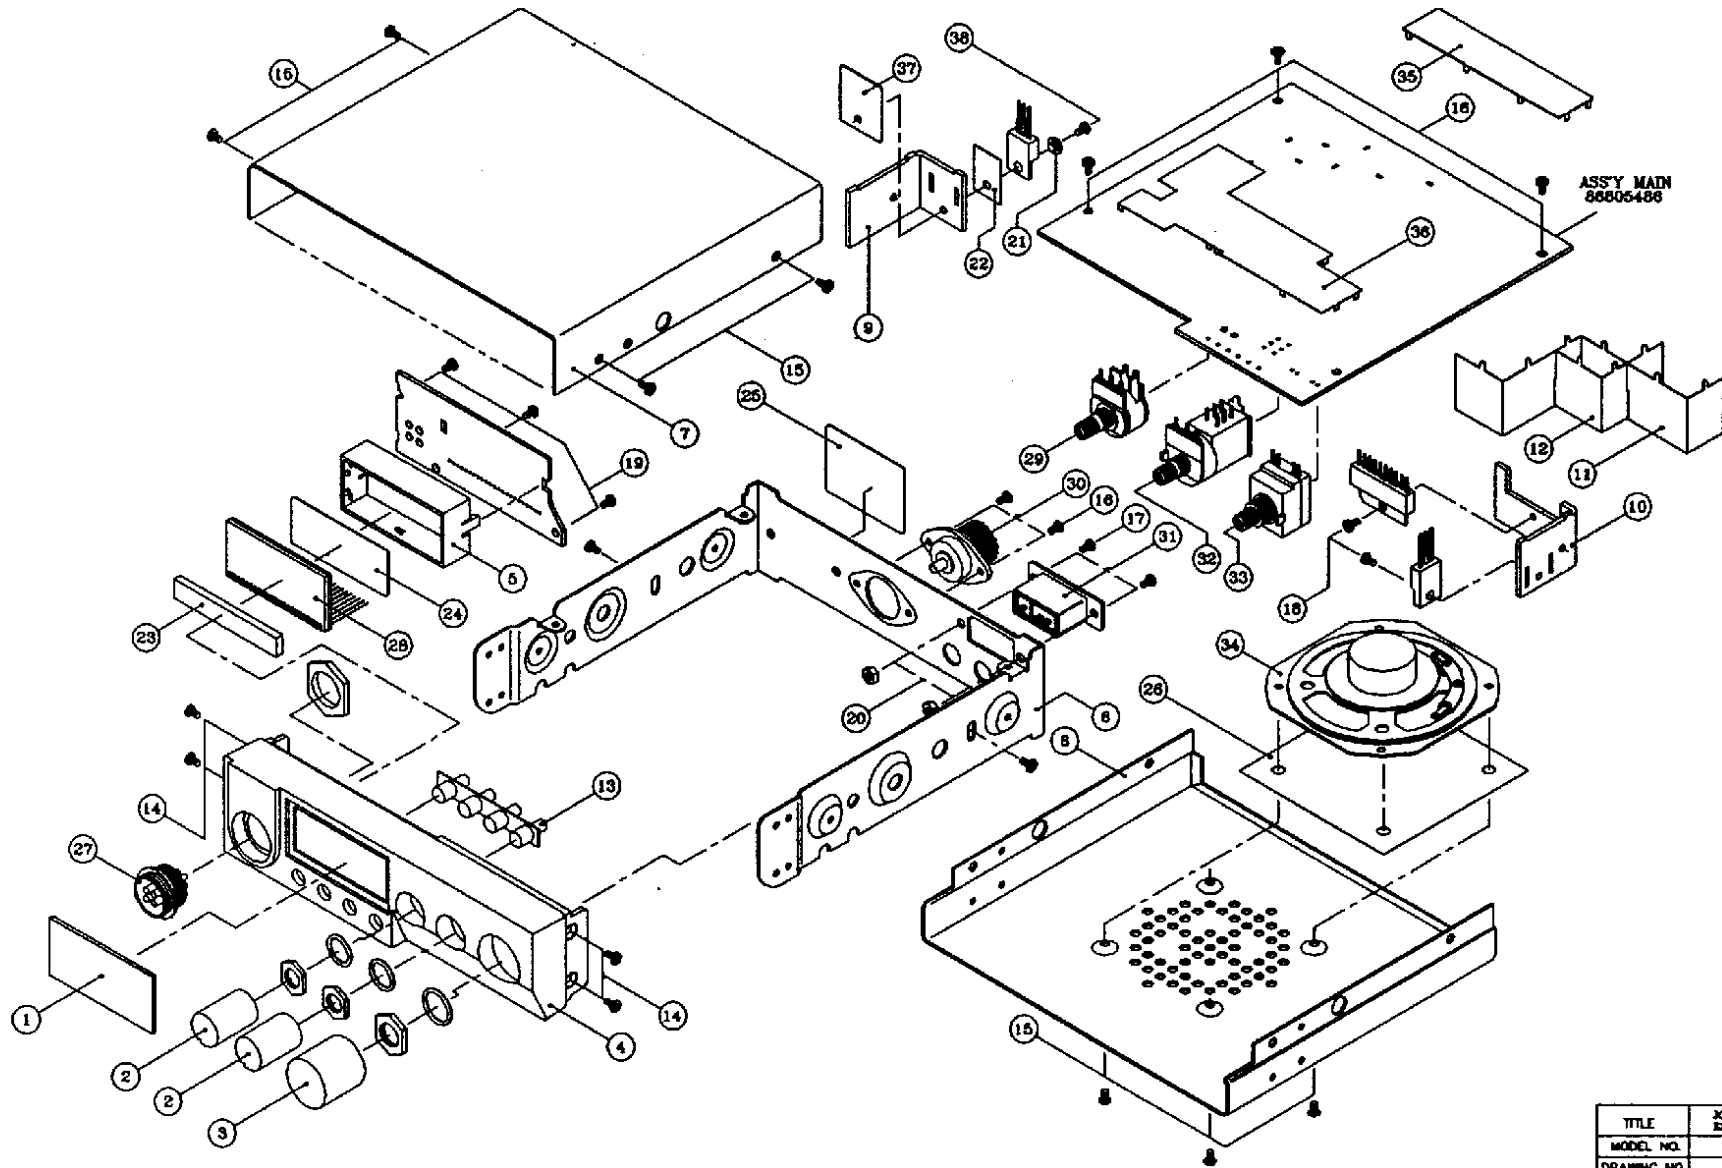

ALBRECHT AE 5100 / 5150 / 5180 Geräteaufbau / Explosion View

TITLE	JC-2204A MODEL C.B EXPLODED VIEW DWG.
MODEL NO.	JC-2204A
DRAWING NO.	10077812
CODE NO.	
DATE	

● JAE IL ENGINEERING CO., LTD.